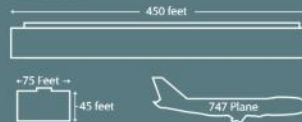

A WORK OF ARK

The sixth and seventh chapters of the book of Genesis record the extraordinary account of the ark that God commanded Noah to build to escape the great flood that covered the earth. The flood destroyed all life but Noah's and "those who were with him in the ark." Genesis 7:23b

The ark was made of "gopher" wood. The vessel was then caulked with pitch. The passengers remained safe inside until the waters of the flood subsided, nearly one year later.

INSIDE THE ARK

The ark was built with three decks and provisioned by Noah for himself and his family and every kind of bird and animal as God commanded:

*pair denotes 1 male and 1 female

SPECIFICATIONS

Volume: 1,396,000 Cubic Feet
Gross Tonnage: 13,960 Tons
Capacity: 522 Railroad stock cars
Capacity: 125,280 Sheep-sized animals
Dimensions:

Graphic by: Kwency Norman
Copyright 2008 Logos Bible Software