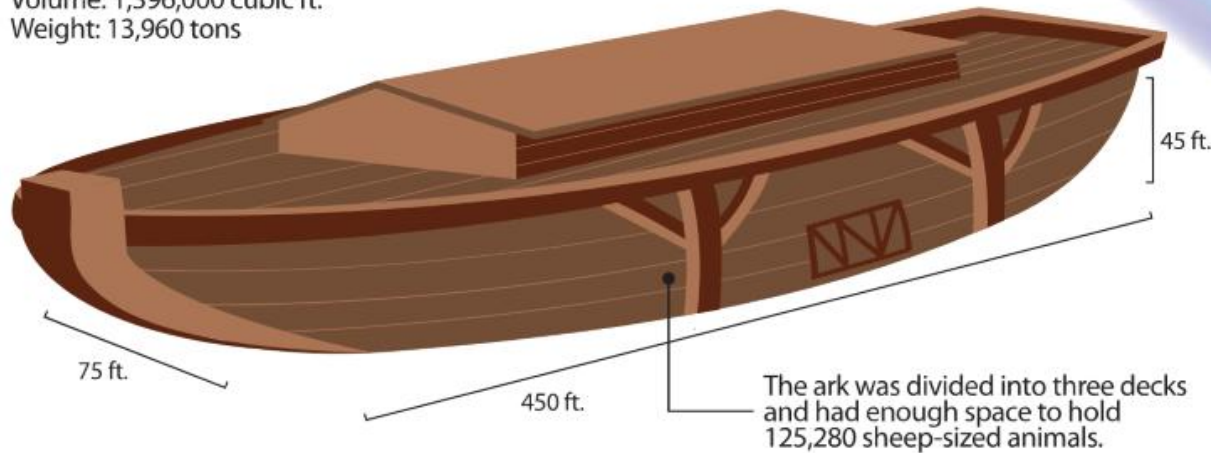

About the Ark

Estimates for completing the ark range from 70 to 120 years.

Capacity: 522 railroad stock cars

Volume: 1,396,000 cubic ft.

Weight: 13,960 tons

Size Comparison

A vessel of ancient history, the ark was not much smaller than modern ocean liners.