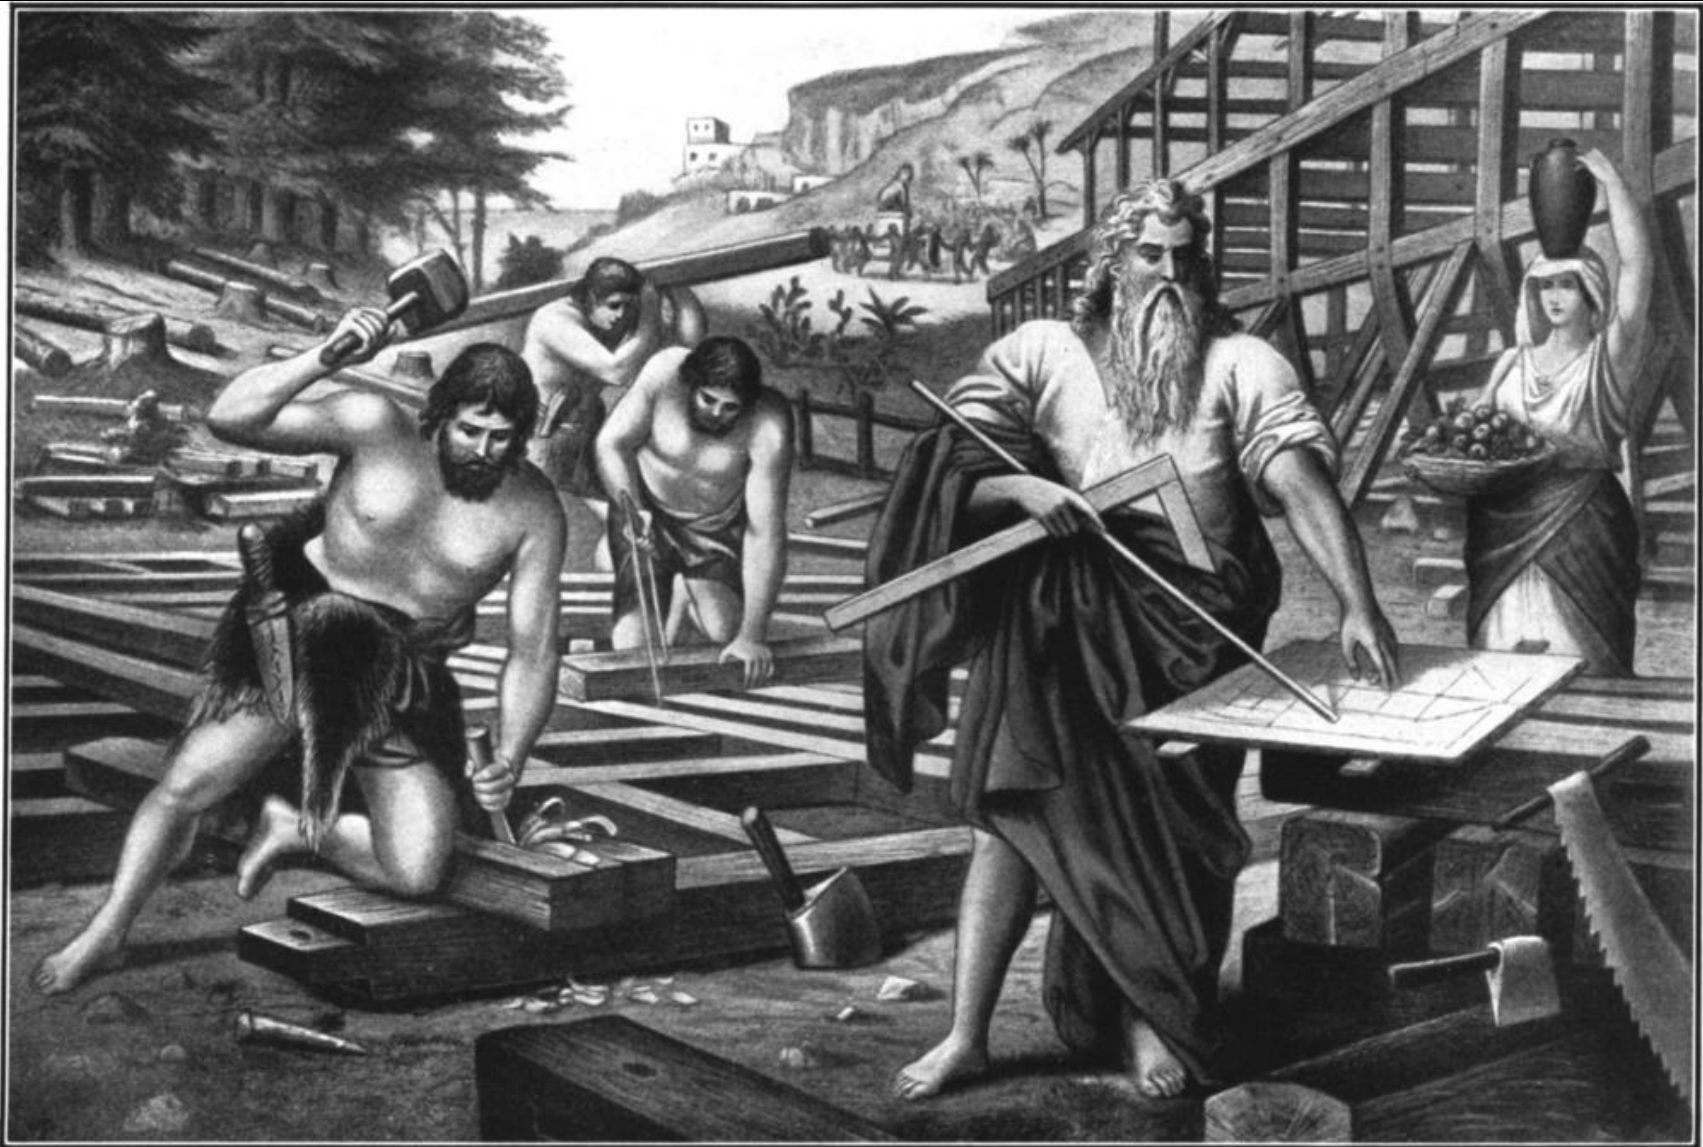

Noah's Ark

← 450 ft →

747 Plane

← 231 ft →

The Titanic

← 882 ft →

A WORK OF ARK

The sixth and seventh chapters of the book of Genesis record the extraordinary account of the ark that God commanded Noah to build to escape the great flood that covered the earth. The flood destroyed all life but Noah's and "those who were with him in the ark." Genesis 7:23b

The ark was made of "gopher" wood. The vessel was then caulked with pitch. The passengers remained safe inside until the waters of the flood subsided, nearly one year later.

INSIDE THE ARK

The ark was built with three decks and provisioned by Noah for himself and his family and every kind of bird and animal as God commanded: